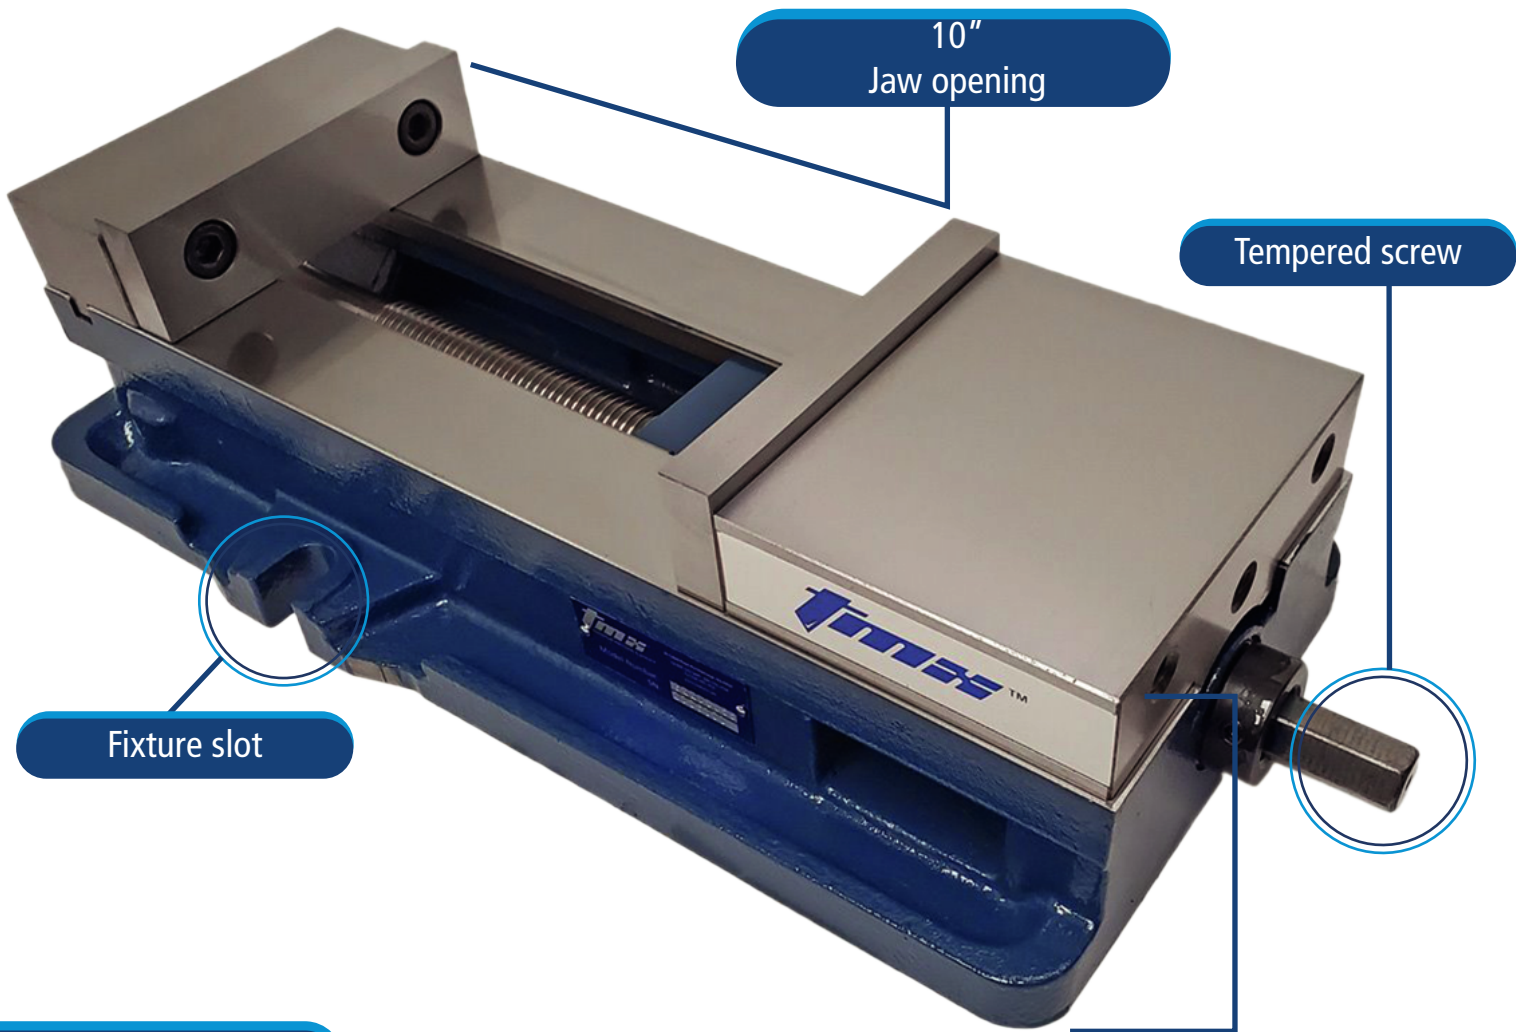

8" VISE

10 year warranty

- Weight 150 lb
- Body Ductile Iron
- Repeatability T \pm 0.01 mm
- Jaws Hardened Steel

Bed Height
(\pm 0.000315") 3.3100

34 Talbot Road Northborough, MA 01532
Toll Free: 1-844-TMX-TOOL (1-844-869-8665)
International: +1-508-653-8897
Fax: 508-653-5110
Email: support@tmxtools.com